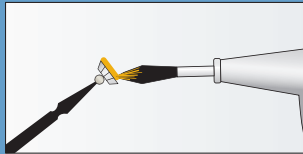

cure
from all sides

apply
cmf bond (or equivalent product)
on saremco dental gem

etch
enamel with cmf etch
(or equivalent product)

This flow chart is a graphic aid and still obliges you to read the enclosed professional information carefully. | edited 11/2019